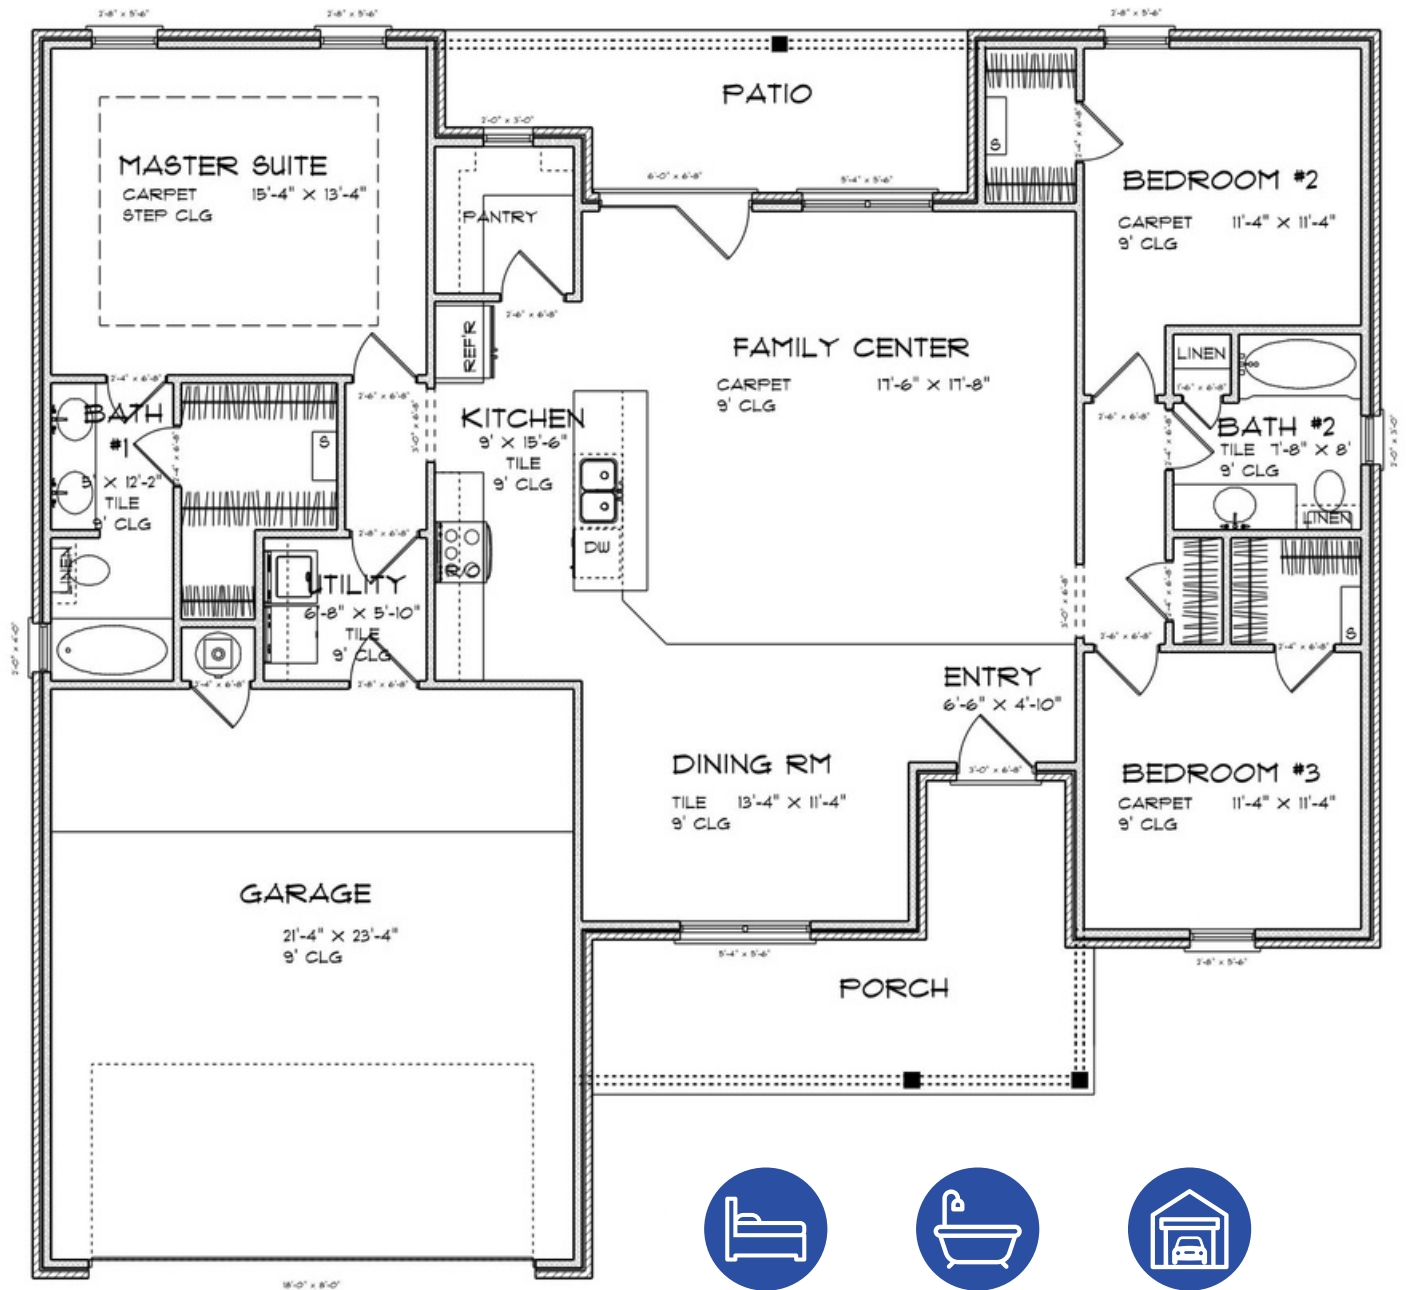

FOLSOM PLAN

1652 SQ FT

3

2

2

GET IN TOUCH

(806) 383-0919

712HomesLLC.com